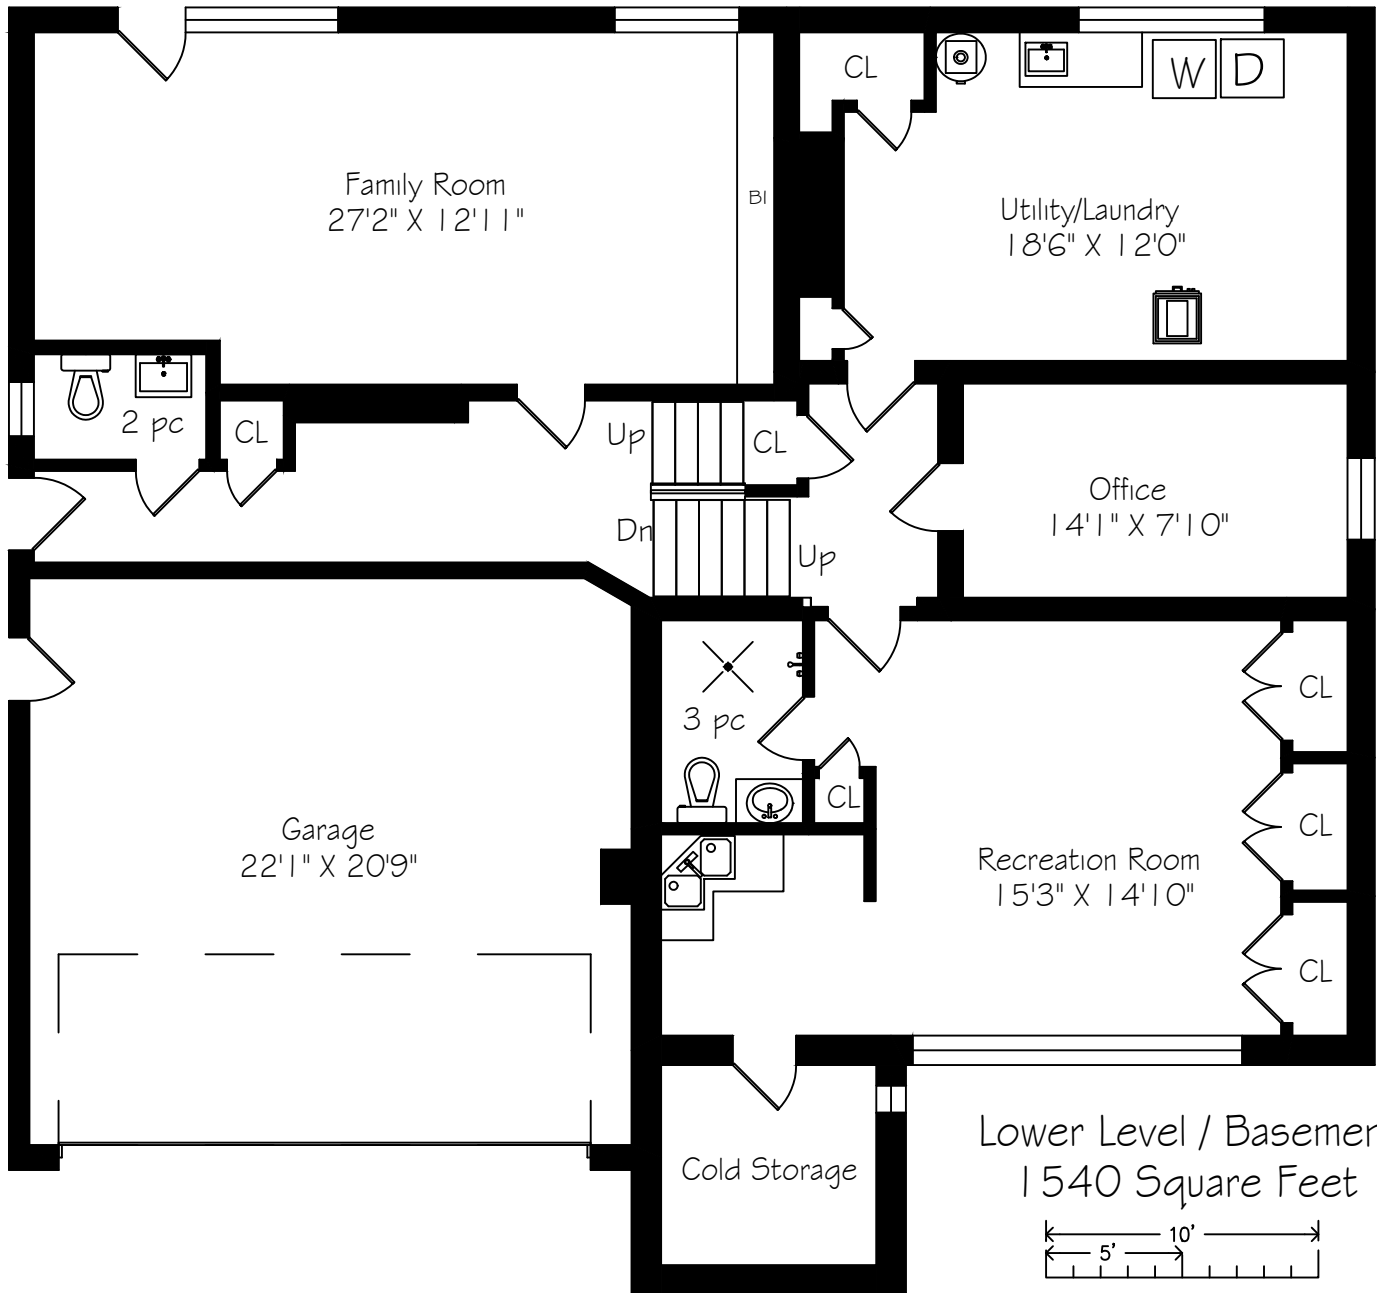

325 Hillhurst Blvd

Lower Level / Basement
1540 Square Feet

Measurements and Calculations are approximate
To be used as guidelines only
www.measuredup.ca

325 Hillhurst Blvd

Main / Second Floors
2039 Square Feet

Measurements and Calculations are approximate
To be used as guidelines only
www.measuredup.ca