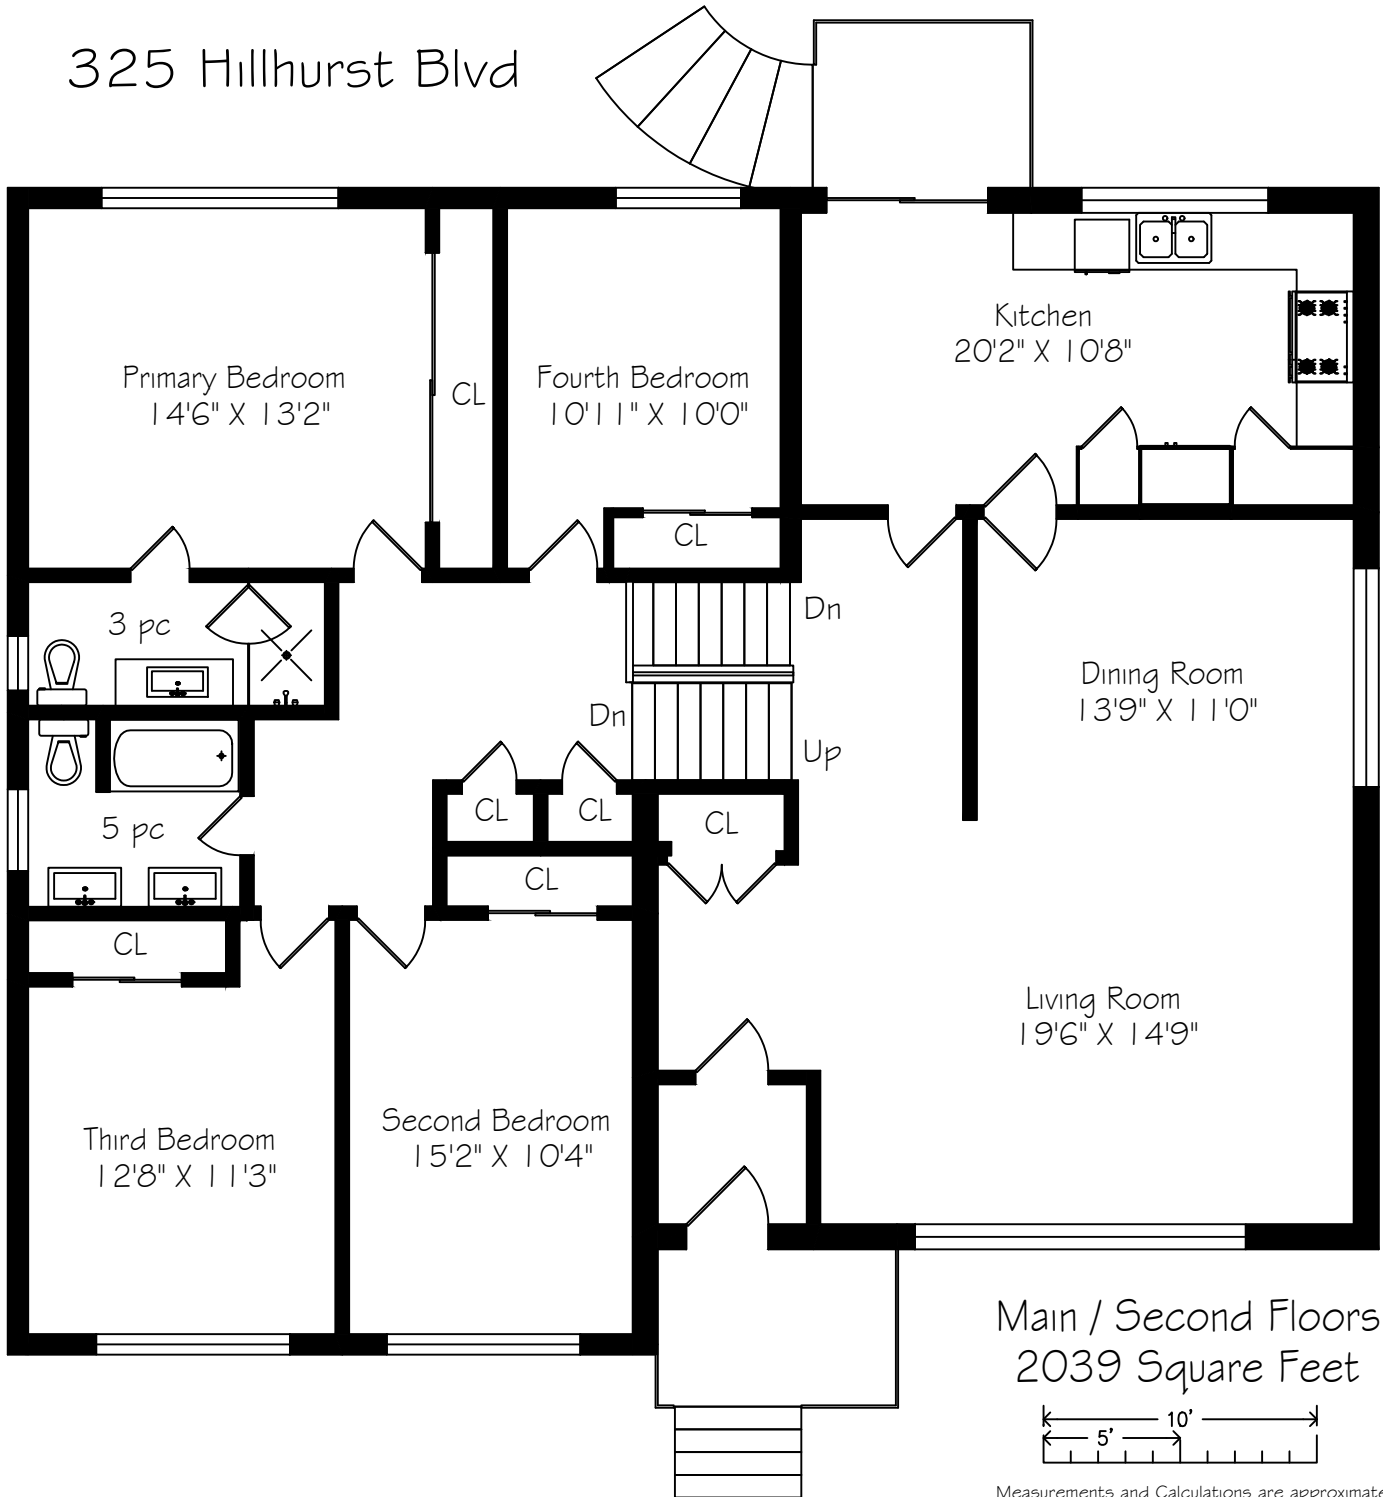

325 Hillhurst Blvd

Lower Level / Basement
1540 Square Feet

Measurements and Calculations are approximate
To be used as guidelines only
www.measuredup.ca

325 Hillhurst Blvd

Main / Second Floors
2039 Square Feet

Measurements and Calculations are approximate
To be used as guidelines only
www.measuredup.ca