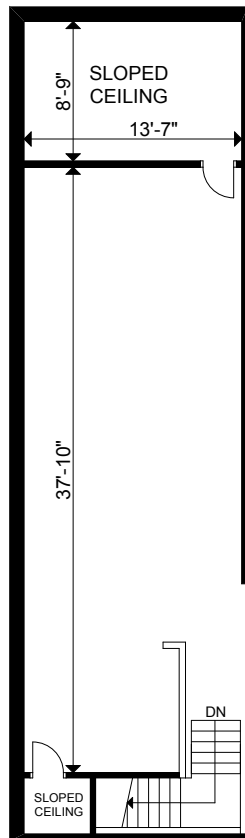

SCHEDULE A

UNIT 304A

3,658 RENTABLE SQ FT

MEZZANINE

UNIT